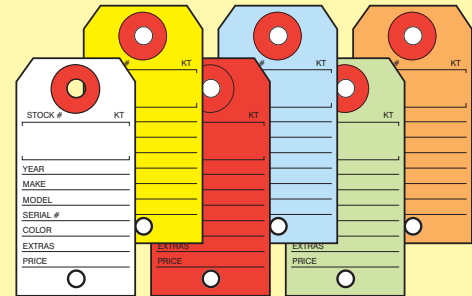

## Auto I.D. Tags

	Description	Dimensions	Box	Ctn	Price
P55500	000-999 Red/Green	5¼" x 6½"	1000	5BX	
P55501	1000-1999 Red/Green	5¼" x 6½"	1000	5BX	
P55502	2000-2999 Red/Green	5¼" x 6½"	1000	5BX	
P55503	3000-3999 Red/Green	5¼" x 6½"	1000	5BX	
P55504	4000-4999 Red/Green	5¼" x 6½"	1000	5BX	
P55505	5000-5999 Red/Green	5¼" x 6½"	1000	5BX	
P55506	6000-6999 Red/Green	5¼" x 6½"	1000	5BX	
P55507	7000-7999 Red/Green	5¼" x 6½"	1000	5BX	
P55508	8000-8999 Red/Green	5¼" x 6½"	1000	5BX	
P55509	9000-9999 Red/Green	5¼" x 6½"	1000	5BX	

## Paper Key Tags with Rings

	Description	Dimensions	Box	Ctn	Price
P55520	White stock, printed black	1¾" x 2¾"	1000	10BX	
P55521	Yellow stock, printed black	1¾" x 2¾"	1000	10BX	
P55522	Red stock, printed black	1¾" x 2¾"	1000	10BX	
P55523	Lt. Blue stock, printed black	1¾" x 2¾"	1000	10BX	
P55524	Lt. Green stock, printed black	1¾" x 2¾"	1000	10BX	
P55525	Orange stock, printed black	1¾" x 2¾"	1000	10BX	