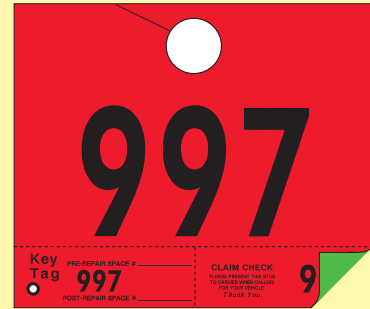

## Auto I.D. Tags

	Description	Dimensions	Box	Ctn	Price
P55500	000-999 Red/Green	5¼" x 6½"	1000	5BX	
P55501	1000-1999 Red/Green	5¼" x 6½"	1000	5BX	
P55502	2000-2999 Red/Green	5¼" x 6½"	1000	5BX	
P55503	3000-3999 Red/Green	5¼" x 6½"	1000	5BX	
P55504	4000-4999 Red/Green	5¼" x 6½"	1000	5BX	
P55505	5000-5999 Red/Green	5¼" x 6½"	1000	5BX	
P55506	6000-6999 Red/Green	5¼" x 6½"	1000	5BX	
P55507	7000-7999 Red/Green	5¼" x 6½"	1000	5BX	
P55508	8000-8999 Red/Green	5¼" x 6½"	1000	5BX	
P55509	9000-9999 Red/Green	5¼" x 6½"	1000	5BX	